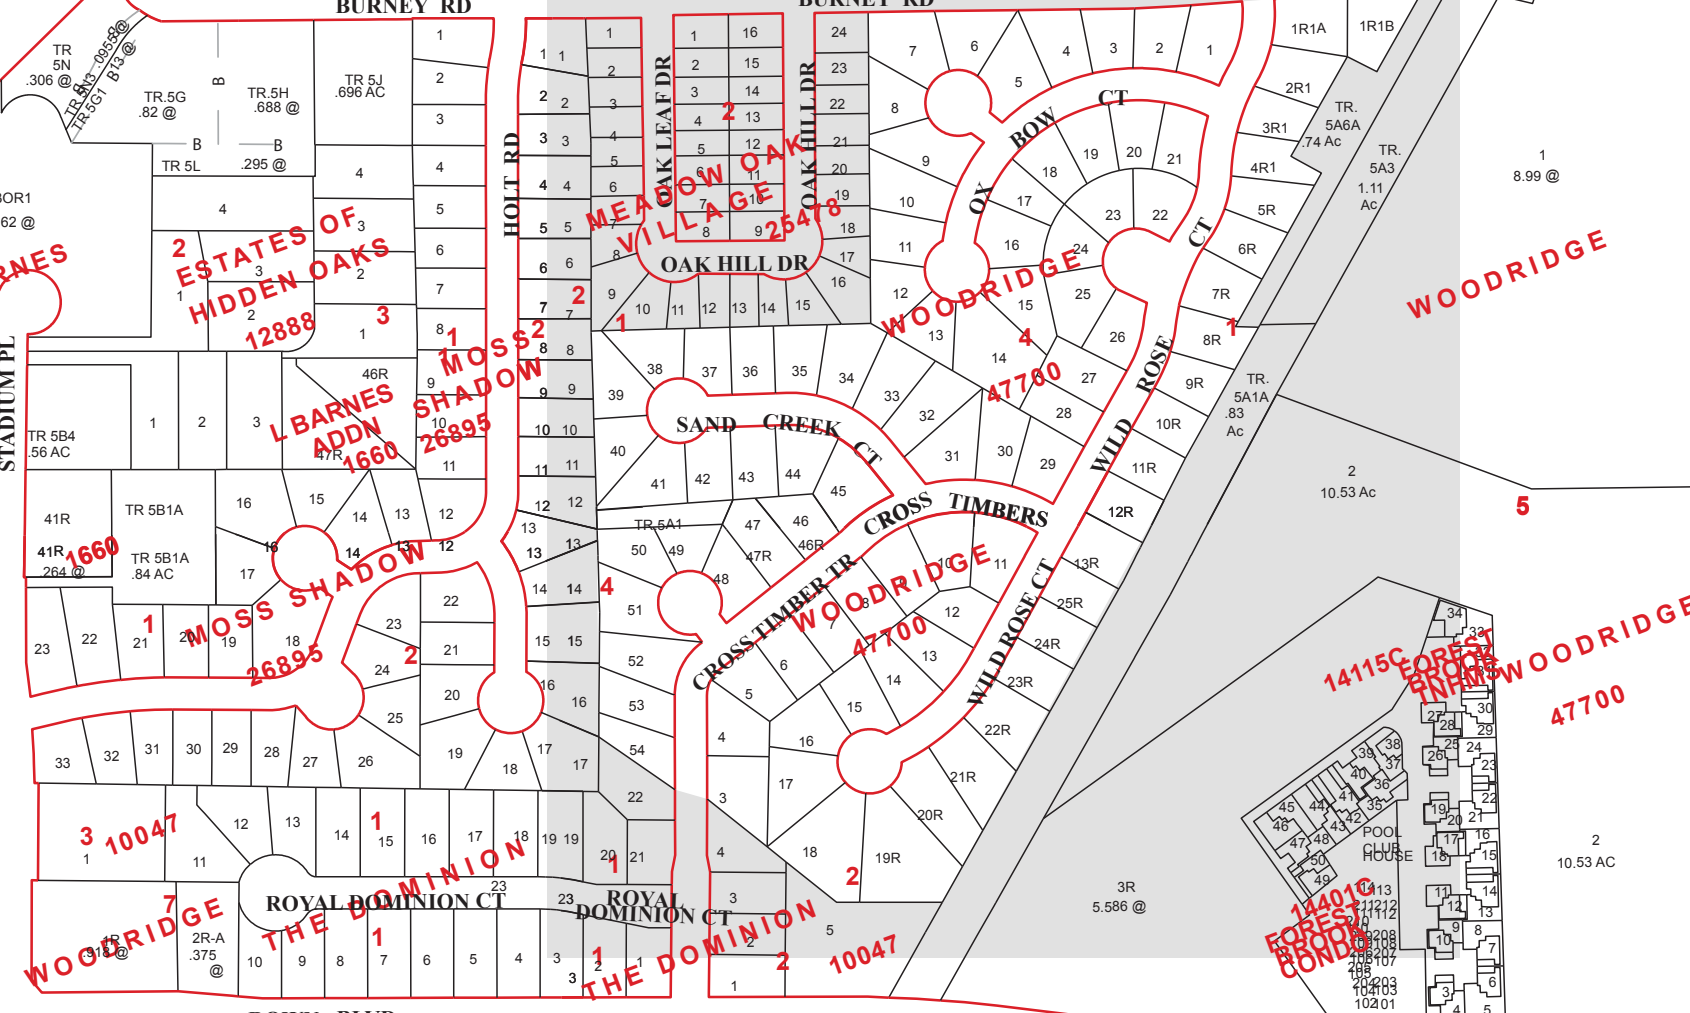

TR 1D
.527 @

TR 3A4
.28 @

TR 5N
.306 @

TR 5G
.82 @

TR 5H
.688 @

TR 5J
.696 AC

30R1
3.662 @

TR 5L
.295 @

TR 5B4
56 AC

41R
264 @

TR 5B1A
.84 AC

TR 5B1A
264 @

2R-A
.375 @

HOLT RD

OAK LEAF DR

OAK HILL DR

OY ROW CT

CT

WILD ROSE CT

WILD ROSE CT

WILD ROSE CT

1R1A

1R1B

2R1

3R1

4R1

5R

6R

7R

8R

9R

10R

11R

12R

13R

14R

15R

16R

17R

18R

19R

20R

21R

22R

23R

24R

25R

26R

27R

28R

29R

30R

31R

32R

33R

34R

35R

36R

37R

38R

39R

40R

41R

42R

43R

44R

45R

46R

47R

48R

49R

50R

51R

52R

53R

54R

55R

56R

57R

58R

59R

60R

61R

62R

63R

64R

65R

66R

67R

68R

69R

70R

71R

72R

73R

74R

75R

76R

77R

78R

79R

80R

81R

82R

83R

84R

85R

86R

87R

88R

89R

90R

91R

92R

93R

94R

95R

96R

97R

98R

99R

100R

101R

102R

103R

104R

105R

106R

107R

108R

109R

110R

111R

112R

113R

114R

115R

116R

117R

118R

119R

120R

121R

122R

123R

124R

125R

126R

127R

128R

129R

130R

131R

132R

133R

134R

135R

136R

137R

138R

139R

140R

141R

142R

143R

144R

145R

146R

147R

148R

149R

150R

151R

152R

153R

154R

155R

156R

157R

158R

159R

160R

161R

162R

163R

164R

165R

166R

167R

168R

169R

170R

171R

172R

173R

174R

175R

176R

177R

178R

179R

180R

181R

182R

183R

184R

185R

186R

187R

188R

189R

190R

191R

192R

193R

194R

195R

196R

197R

198R

199R

200R

201R

202R

203R

204R

205R

206R

207R

208R

209R

210R

211R

212R

213R

214R

215R

216R

217R

218R

219R

220R

221R

222R

223R

224R

225R

226R

227R

228R

229R

230R

231R

232R

233R

234R

235R

236R

237R

238R

239R

240R

241R

242R

243R

244R

245R

246R

247R

248R

249R

250R

251R